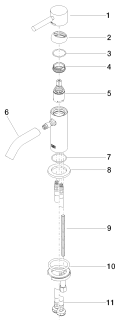

Sink - Meta

Single-lever lavatory mixer without drain - light rose

Article number: 33 525 660-55 0010

- 4-1/8" Projection
- Rigid spout
- Round aerated stream
- Total height 5-3/8"
- Height to aerator/spout outlet 2-1/4"
- 1-3/8" hole diameter
- Optional flange Ø 2" included
- 2 x pressure hose with 3/8" compression fitting
- Water flow rate limited to max. 1.2 gpm
- lead-free
- (ADA)

light rose

Dimensional drawing

Sink - Meta
Single-lever lavatory mixer without drain - light rose
Article number: 33 525 660-55 0010

All dimensions in mm / inch = mm x 0,0394

Flow rate chart

Sink - Meta

Single-lever lavatory mixer without drain - light rose

Sink - Meta
Single-lever lavatory mixer without drain - light rose
Article number: 33 525 660-55 0010

Spare parts list

Number	Item Number	Designation	Number of units
--------	-------------	-------------	-----------------