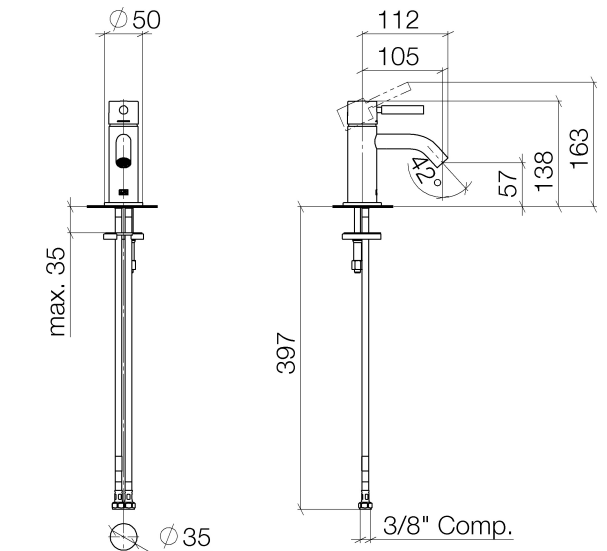

Sink - Meta

Single-lever lavatory mixer without drain - light rose

Article number: 33 525 660-55 0010

- 4-1/8" Projection
- Rigid spout
- Round aerated stream
- Total height 5-3/8"
- Height to aerator/spout outlet 2-1/4"
- 1-3/8" hole diameter
- Optional flange Ø 2" included
- 2 x pressure hose with 3/8" compression fitting
- Water flow rate limited to max. 1.2 gpm
- lead-free
- (ADA)

light rose

Dimensional drawing

Sink - Meta
Single-lever lavatory mixer without drain - light rose
Article number: 33 525 660-55 0010

All dimensions in mm / inch = mm x 0,0394

Flow rate chart

Sink - Meta

Single-lever lavatory mixer without drain - light rose

Article number: 33 525 660-55 0010

Other surface finishes

polished chrome
33 525 660-00 0010

platinum matte
33 525 660-06 0010

Dark Brass matte
33 525 660-16 0010

Dark Bronze matte
33 525 660-17 0010

black matte
33 525 660-33 0010

Sink - Meta
Single-lever lavatory mixer without drain - light rose
Article number: 33 525 660-55 0010

Spare parts list

Number	Item Number	Designation	Number of units
--------	-------------	-------------	-----------------