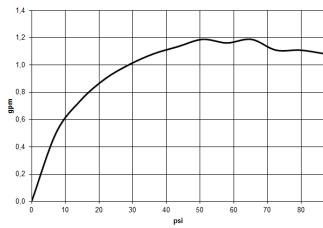

Sink - Meta

Single-lever lavatory mixer without drain - light rose

Article number: 33 525 660-55 0010

- 4-1/8" Projection
- Rigid spout
- Round aerated stream
- Total height 5-3/8"
- Height to aerator/spout outlet 2-1/4"
- 1-3/8" hole diameter
- Optional flange Ø 2" included
- 2 x pressure hose with 3/8" compression fitting
- Water flow rate limited to max. 1.2 gpm
- lead-free
- (ADA)

light rose

Dimensional drawing

Sink - Meta
Single-lever lavatory mixer without drain - light rose
Article number: 33 525 660-55 0010

All dimensions in mm / inch = mm x 0,0394

Flow rate chart

Sink - Meta

Single-lever lavatory mixer without drain - light rose